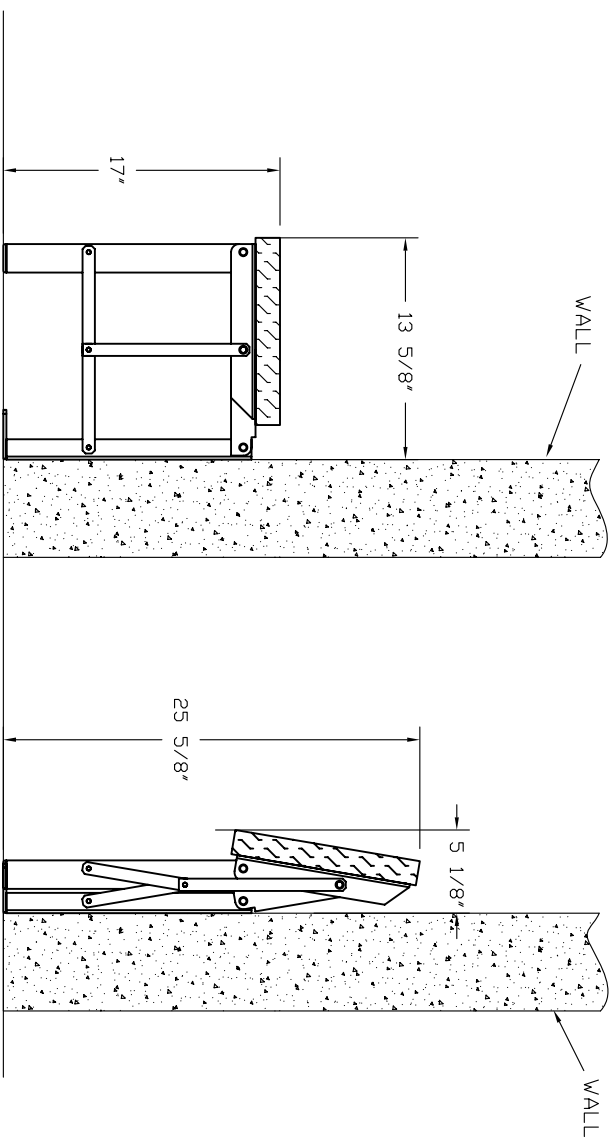

FRONT VIEW

SIDE VIEW

GENERAL SPECIFICATIONS

- ALUMINUM UNDERSTRUCTURE SILVER ANODIZED FINISH
- FINISHED ALUMINUM SEAT & DECK SYSTEM
- CONTRASTING FINISHED CHANNEL ENDCAPS
- STAINLESS STEEL FASTENERS
- FACTORY ASSEMBLED TELESCOPING FRAMES
- WALL MOUNTING HARDWARE BY OWNER
- FINAL UNIT ASSEMBLY & INSTALLATION BY OWNER

Build It Right Leaders
 THE BEST SEAT IN THE HOUSE!
 Tel 866-281-8337 Fax 775-822-1858
 International Calls 866-621-1321
 Email: info@BuildItRightLeaders.com

DATE: 02-13-08	DWG#: HABI_17_3
DESCRIPTION: HIDE-A-BENCH ® 1 TIER - 3'	
DRAWN BY: A-WJP	REV DATE:
DWG: _____	DF: _____