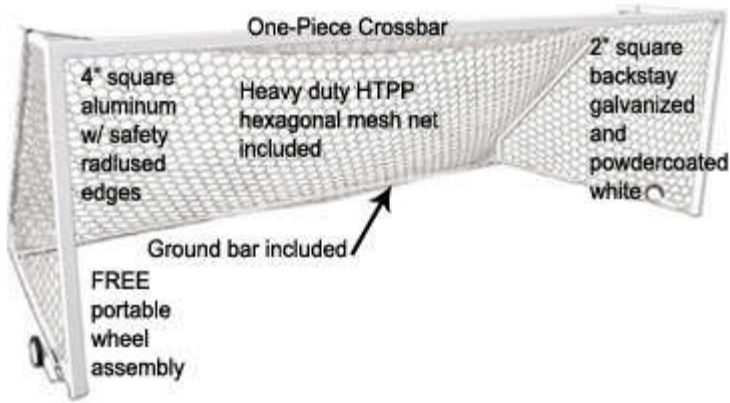

# Golden Goal 44 Square Aluminum

First Team introduces the Golden Goal™ line of portable aluminum soccer goals! The Golden Goal line sets a new standard in the soccer industry for durability, dependability, portability and safety. No other line of soccer goals offers all of the built in features included with these units.

All Golden Goal™ soccer goals are manufactured to exacting specifications for a true, seamless fit throughout. The 4"x4" square aluminum uprights and crossbar are extruded with a safe 3/4" rounded radius on the corners for safety. The uprights, crossbar and backstay are fully integrated with First Team exclusive STAY-PUT™ net attachment design. With STAY-PUT™ there are no velcro, welded hooks, screws, nylon ties or plastic clips. STAY-PUT™ is the first, fully integrated net attachment system for soccer. Simply weave the attachment rope into the attachment notches located throughout the goal structure. The net will STAY-PUT™ until you are ready to remove it and there are no clips, etc. to lose or misplace. With STAY-PUT™ the net always remains tight and true because there are no clips to slide out of place common with other manufacturers lines.

Golden Goal™ backstays are 100% manufactured of galvanized 2" square tubing that is powdercoated white for premium aesthetic appeal. Backstays are reinforced at all corners to prevent weld fatigue common with other brands.

Golden Goals are sold complete and always include goal structure, backstays, ground bar, transport wheel kits, auger style ground anchors, and professional style hexagonal net.

Available in 5 popular sizes: